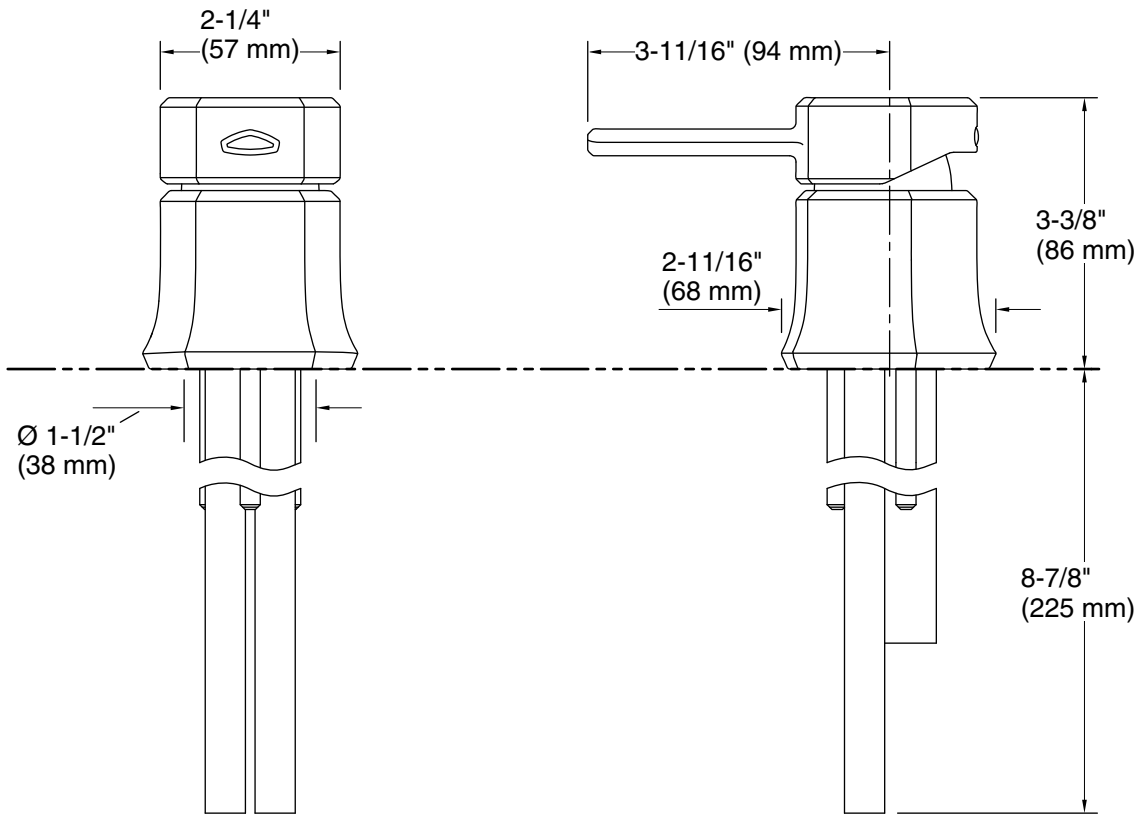

### Installation

- Deck-mount

ADA CSA B651 OBC

### Technical Information

All product dimensions are nominal.

Drain included: No